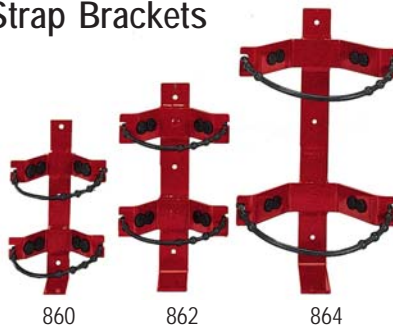

Heavy Duty Box Type Vehicle Brackets (Red Brackets are Galvanized)

10 lb. Wall Strap Type

Heavy Duty
Dolly Cart

859

Heavy Duty Rubber Strap Brackets

"I" Beam Brackets Exterior

868 - 6", 8", 10", 12"

Interior

872 - 6" to 8", 10" to 12"